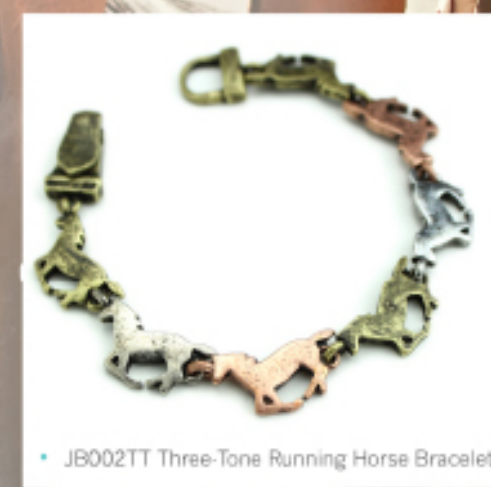

• Best Seller

• J051 Rhinestone Horseshoe Earrings

JB199 Silver Horse Head Medallion & Turquoise Wire Bracelet

• J052 Wire Wrapped Horseshoe Necklace | copper, silver and patina

JB047 "Faith, Hope, Love"
JB044 Horseshoe
JB043 Cross

JB042 Silver Hooking Bracelets with Turquoise Bead

J224 Silver & Copper Swirl Horse Necklace
IF224 Silver & Copper Swirl Horse Earrings

• New
877.763.3624

JB208 Horse Charm Wire Bracelet

JE208 Horse Charm Earrings

J208 Horse Charm Necklace

• J042 Hammered Horseshoe Necklace

• JB002TT Three-Tone Running Horse Bracelet

JB207 English Horse Charm Wire Bracelet

JE207 English Horse Charm Earrings

J207 English Horse Charm Necklace