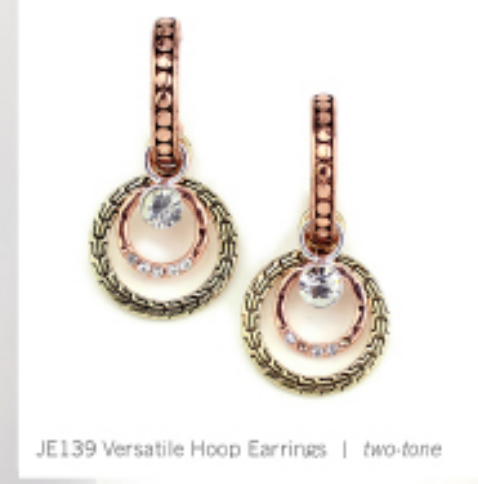

JE139 Versatile Hoop Earrings | two-tone

J186 Zia Sun Set
patina, silver or three-tone

J185 Square Window Necklace Set | patina

JE185S Square Window Earrings | silver

J045 The Ultimate Squash Blossom Set

JE185PT Square Window Earrings | patina