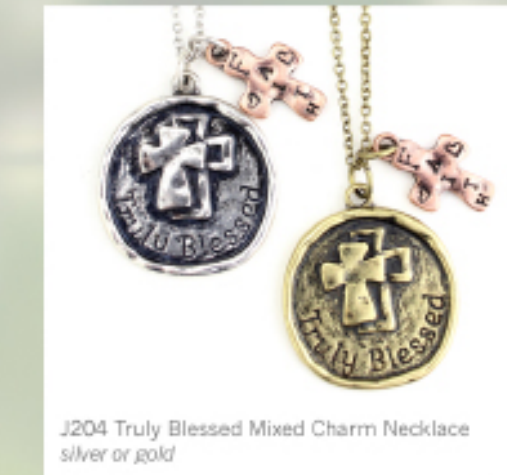

J227 Eden Cross Necklace and Earring Set
silver or two-tone