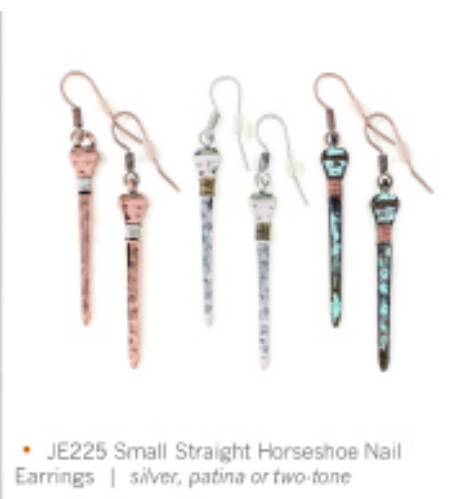

J208 Horse Charm Necklace

• J042 Hammered Horseshoe Necklace

• JB002TT Three-Tone Running Horse Bracelet

JB207 English Horse Charm Wire Bracelet

JE207 English Horse Charm Earrings

J207 English Horse Charm Necklace

JE049 Horseshoe Dangle Earrings
gold and silver

JB184TT Three-Tone Artisan Horse Square Bracelet

19

www.Wyo-Horse.com

20

• J225 Horseshoe Nail Cluster Necklace
copper, silver, patina or gold

• JE225 Small Straight Horseshoe Nail Earrings | silver, patina or two-tone

JB015 Double Western Bracelet

• JB030 Three Running Horses on Cord Brace.

• JB225 Triple Horseshoe Nail and Bead Brace.
gloss silver, patina, silver or copper

JE198SC Assorted Equine Studs
copper/silver or gold/silver (page 23)