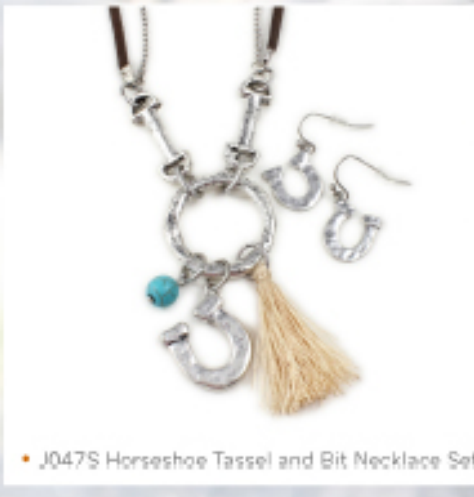

www.Wyo-Horse.com

16

WESTERN

• Best Seller

• View

877.763.3624

www.Wyo-Horse.com

JE025 Silver & Gold Rhinestone Horseshoe and Star Studs

• J001 Cowgirl Boot Necklace pink, black, blue, silver, red, purple, turquoise, green, hot pink, violet, copper

JB007 Cowgirl Bracelet with Leatherette Cord brown or black

• J047S Horseshoe Tassel and Bit Necklace Set