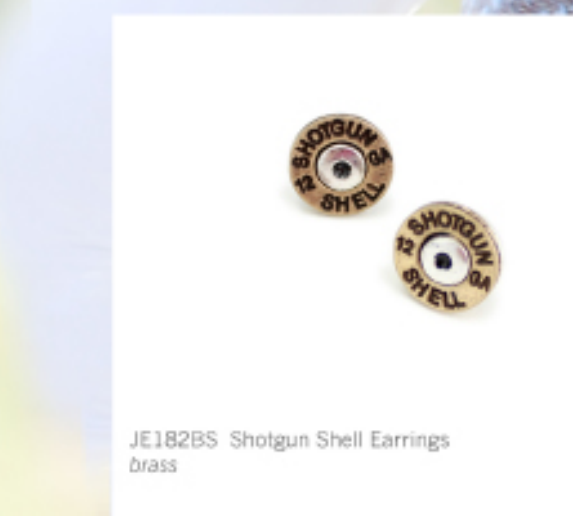

J182BS Shotgun Shell Necklace Set

J210 Faith, Hope, Love Medallion Set
silver or brass

JE182BS Shotgun Shell Earrings
brass