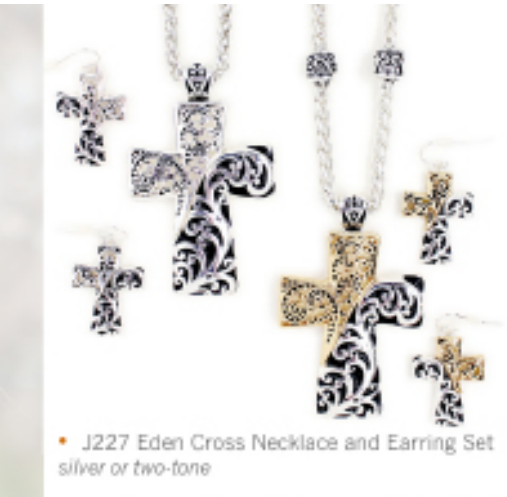

J192 Turquoise Center Thunderbird Neck patina or silver

• JE148 Small Turquoise Steer Head Earrings

877.763.3624 • New • Best Seller

www.Wyo-Horse.com

877.763.3624

www.Wyo-Horse.com

8

J228 Eden Pear Necklace and Earring Set
silver or two-tone